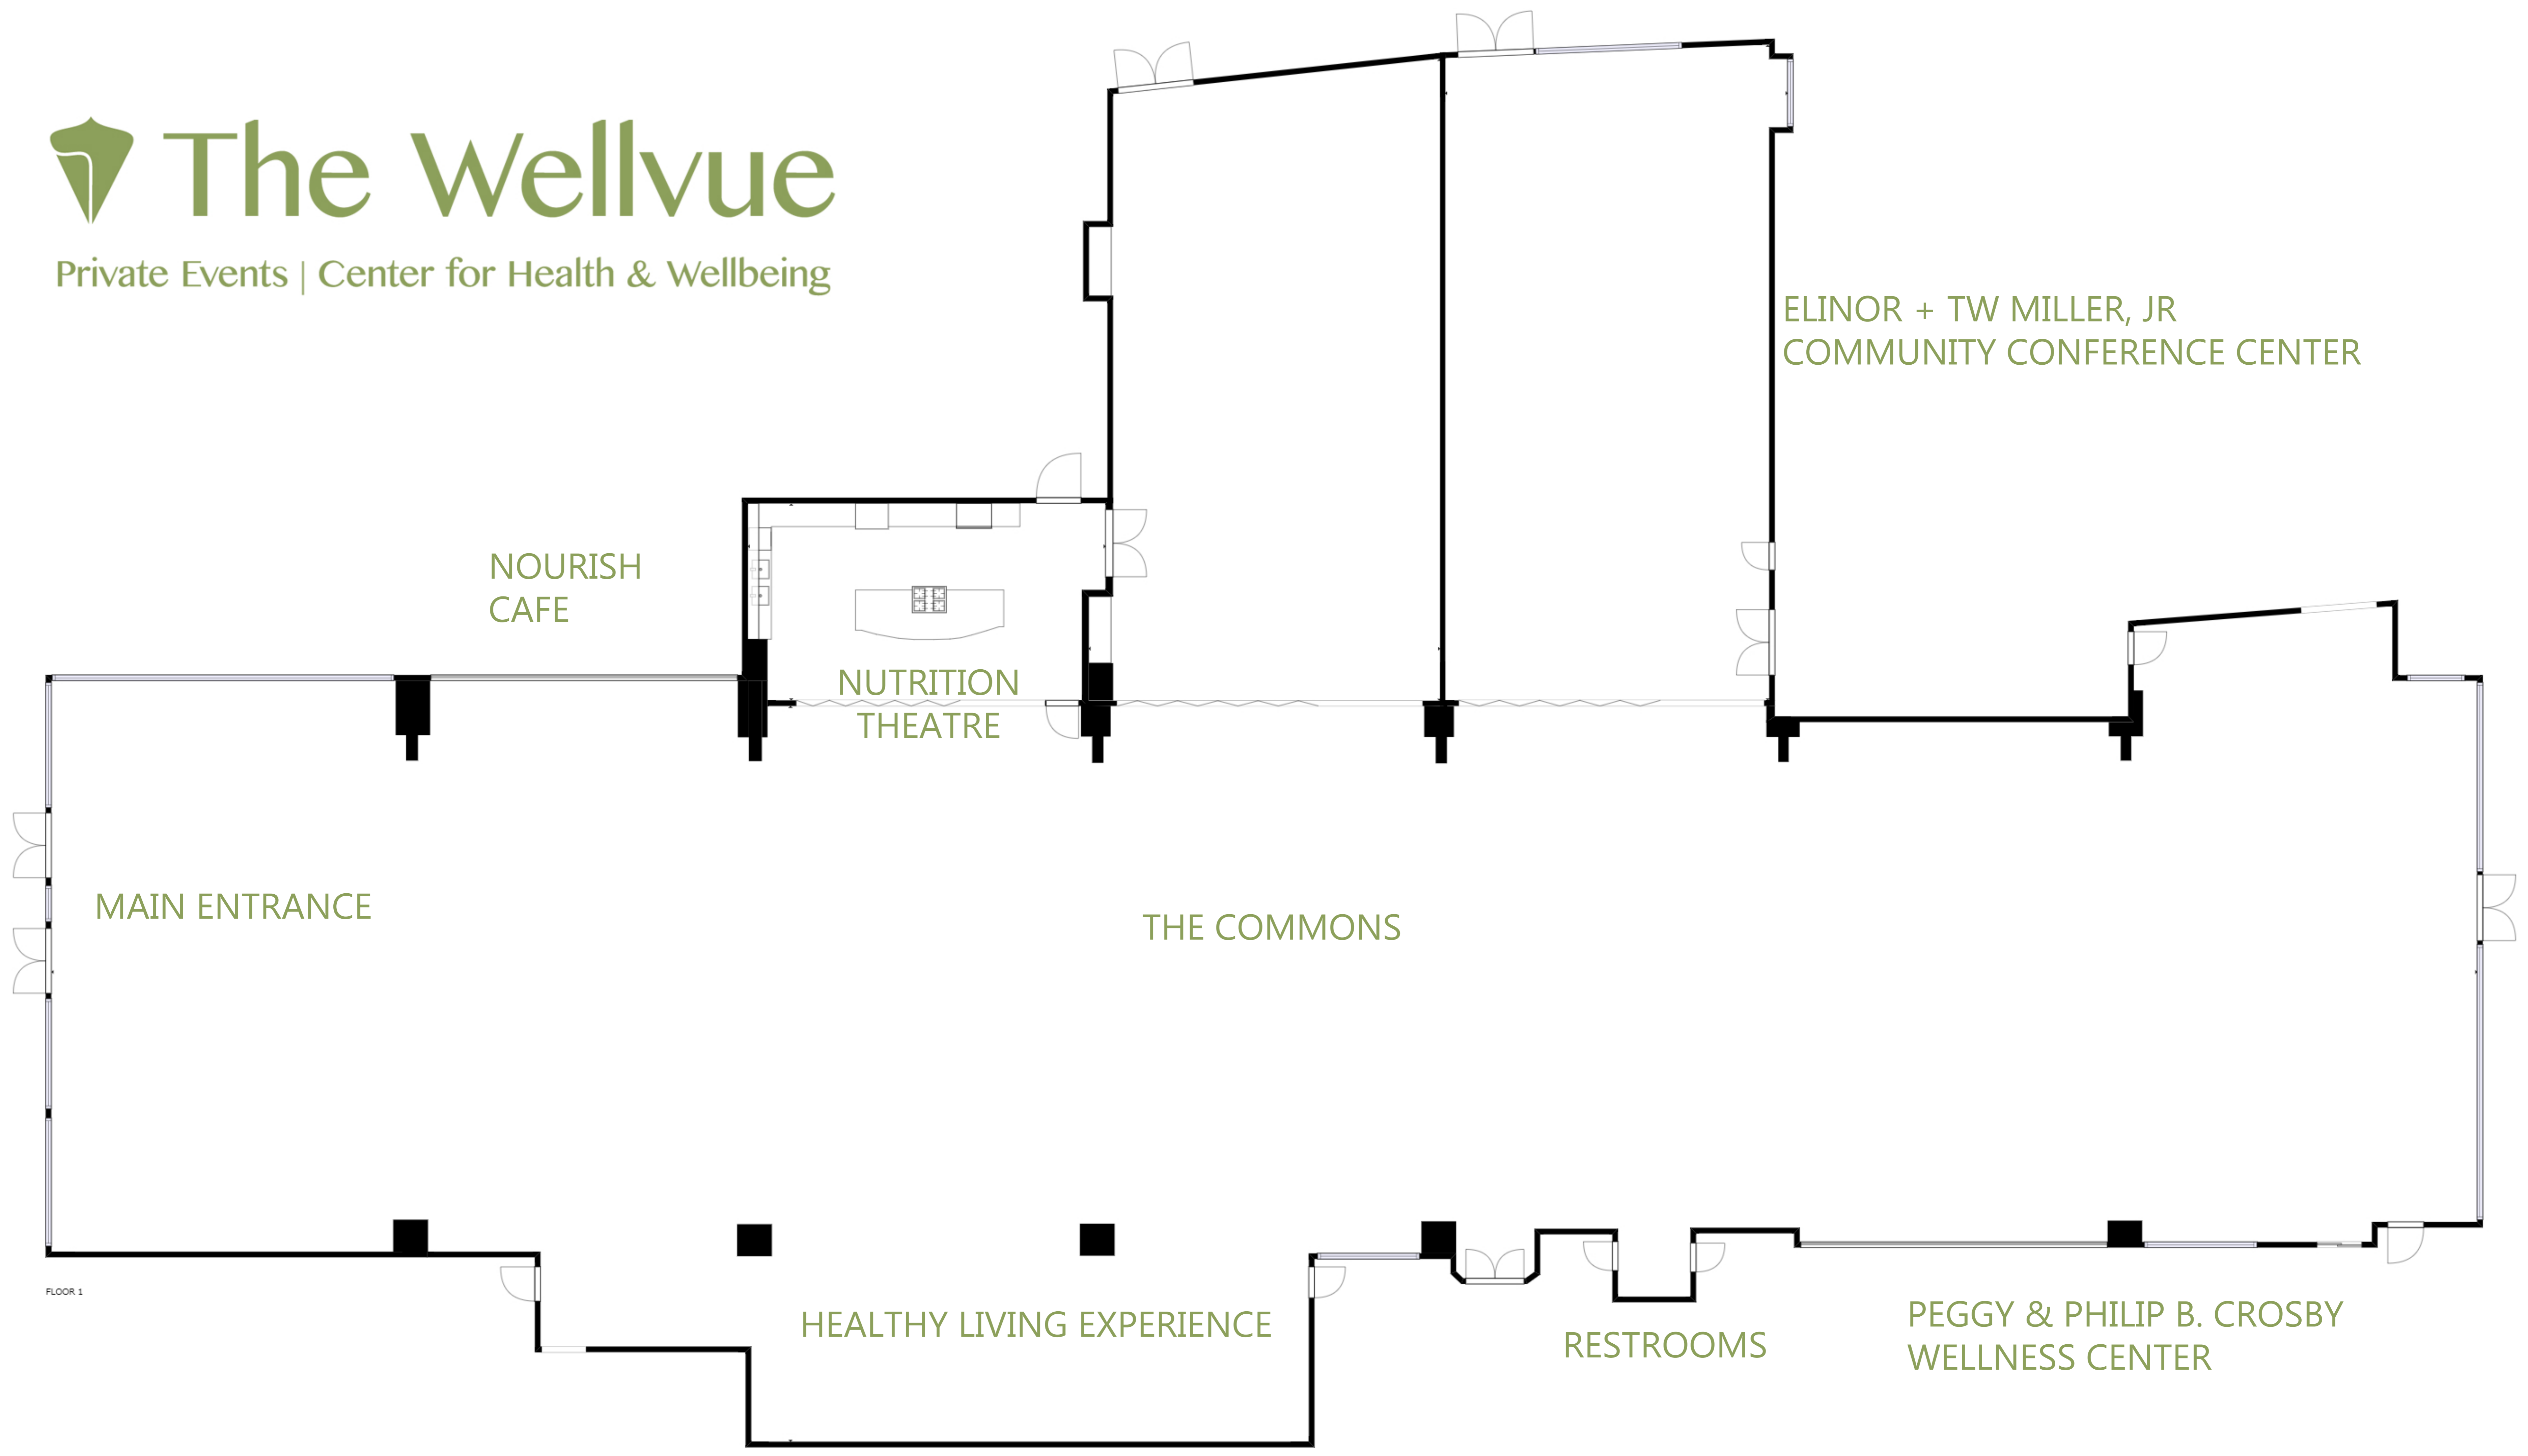

The Wellvue

Private Events | Center for Health & Wellbeing

FLOOR 1

1ST FLOOR- ABOVE
2ND FLOOR - MEZZANINE, TERRACE, & MEETING ROOMS

THEWELLVUE.COM